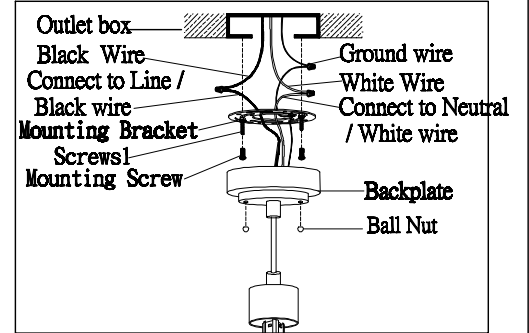

PRODUCT NAME: Cilandro LED 1-Light Pendant  
ITEM NUMBER: E63109-11SN

Please consult your electrician for hanging fixture and wiring.

**WARNING:**

**Bulb(included): 4\*2.4W LEDS**

**IMPORTANT:** Turn off the power at the main fuse or circuit breaker box before starting installation

**Locate all hardware & components before discarding packaging**

**1.)** Remove mounting bracket from fixture and install to electrical box. Wire fixture to wires in outlet box. Copper wire is for Ground.