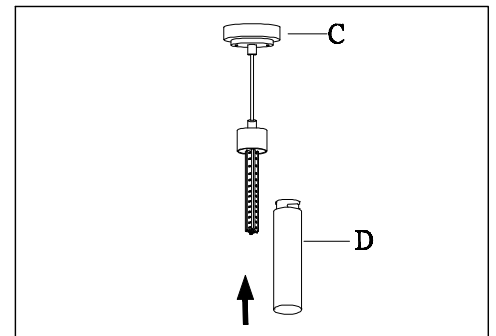

PRODUCT NAME: Cilandro LED 1-Light Pendant  
ITEM NUMBER: E63109-11SN

Please consult your electrician for hanging fixture and wiring.

**WARNING:**

**Bulb(included): 4\*2.4W LEDS**

**IMPORTANT:** Turn off the power at the main fuse or circuit breaker box before starting installation

**Locate all hardware & components before discarding packaging**

**1.)** Remove mounting bracket from fixture and install to electrical box. Wire fixture to wires in outlet box. Copper wire is for Ground.