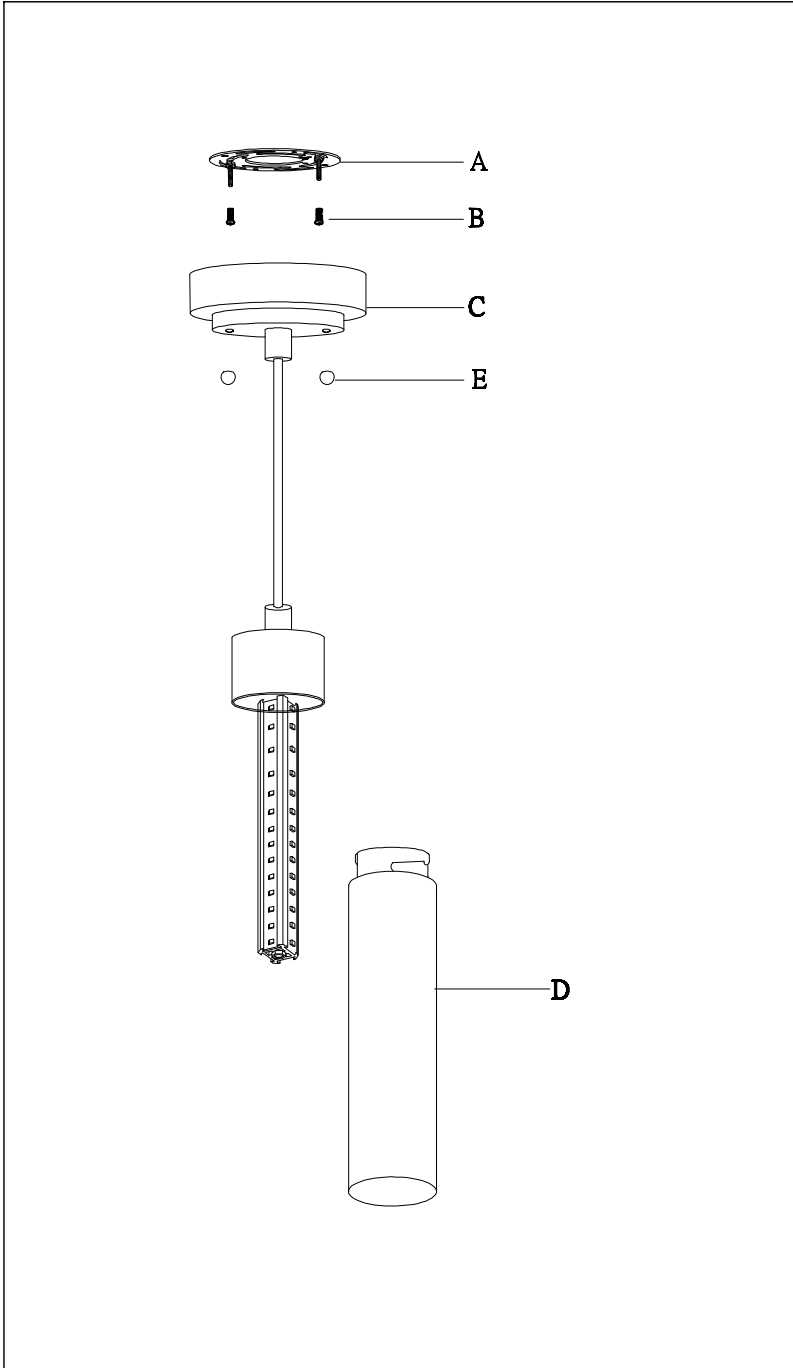

PRODUCT NAME: Cilandro LED 1-Light Pendant  
ITEM NUMBER: E63109-11SN

Please consult your electrician for hanging fixture and wiring.

**WARNING:**

**Bulb(included): 4\*2.4W LEDS**

**IMPORTANT:** Turn off the power at the main fuse or circuit breaker box before starting installation

**Locate all hardware & components before discarding packaging**

**1.)** Remove mounting bracket from fixture and install to electrical box. Wire fixture to wires in outlet box. Copper wire is for Ground.