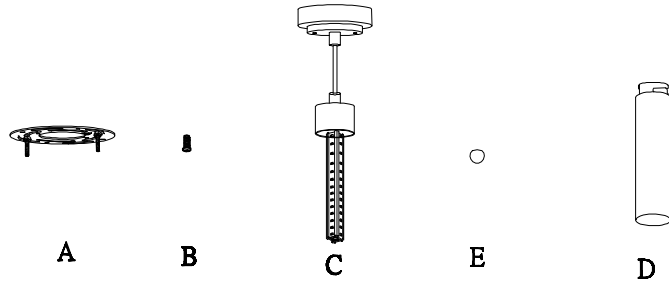

PRODUCT NAME: Cilandro LED 1-Light Pendant  
ITEM NUMBER: E63109-11SN

Please consult your electrician for hanging fixture and wiring.

**WARNING:**

**Bulb(included): 4\*2.4W LEDS**

**IMPORTANT:** Turn off the power at the main fuse or circuit breaker box before starting installation